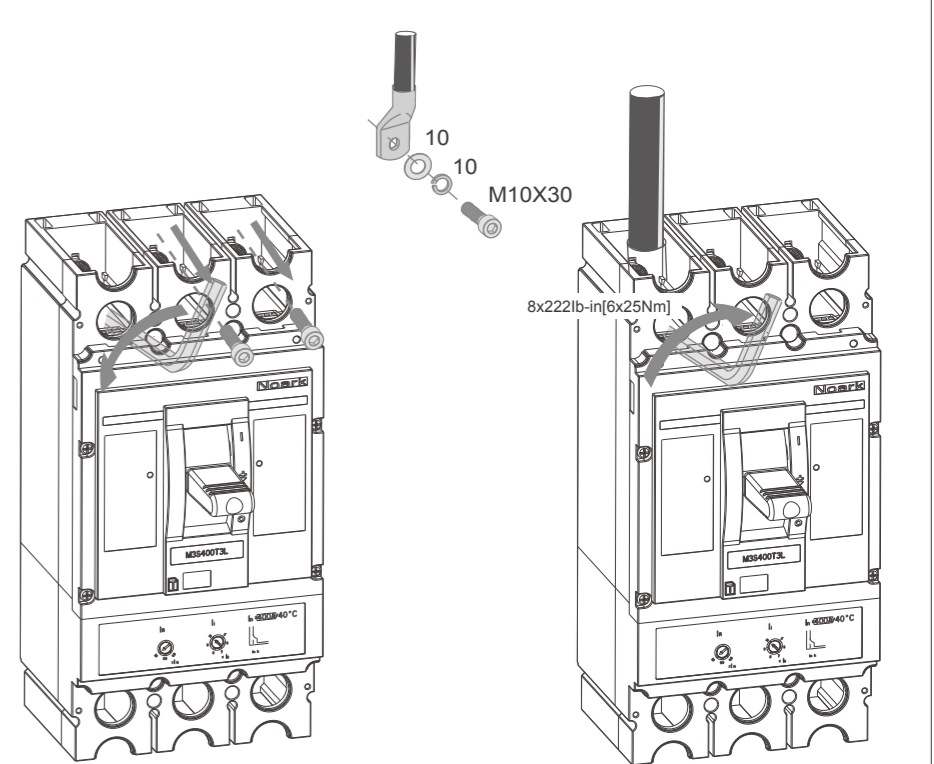

in.[mm]

without terminals