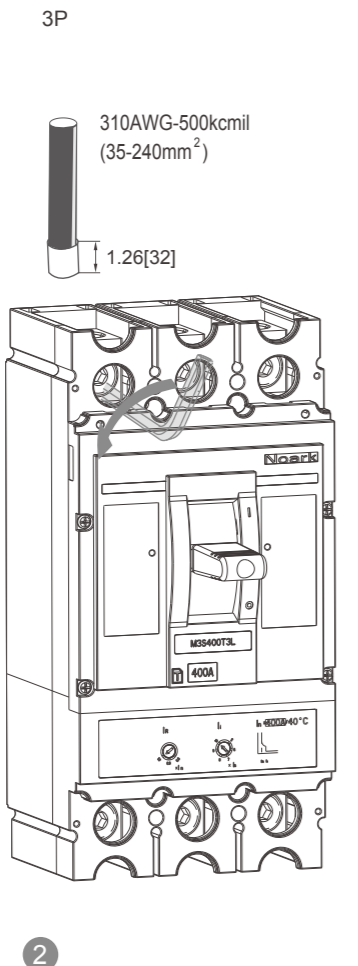

G

H

I

J

in.[mm]

without terminals

in.[mm]

Printed with environment-friendly paper

Copyright Noark. All Rights Reserved

www.noark-electric.eu

NOARK

ZM3S/M3D201304EU