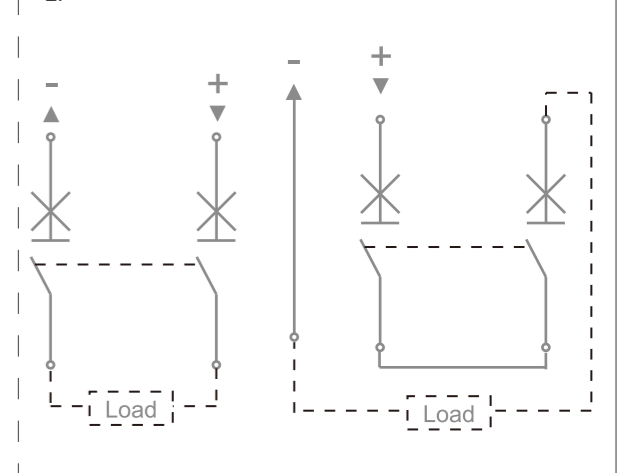

G

H

I

J

in.[mm]

without terminals

in.[mm]

Printed with environment-friendly paper

Copyright Noark. All Rights Reserved

www.noark-electric.eu

NOARK

ZM3S/M3D201304EU