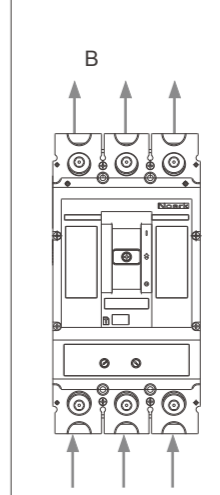

G

H

I

J

in.[mm]

without terminals

in.[mm]

Printed with environment-friendly paper

Copyright Noark. All Rights Reserved

www.noark-electric.eu

NOARK

ZM3S/M3D201304EU