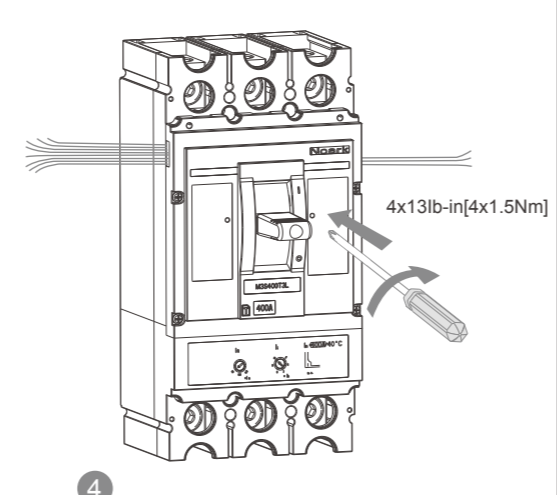

G

H

I

J

in.[mm]

without terminals

in.[mm]

Printed with environment-friendly paper

Copyright Noark. All Rights Reserved

www.noark-electric.eu

NOARK

ZM3S/M3D201304EU