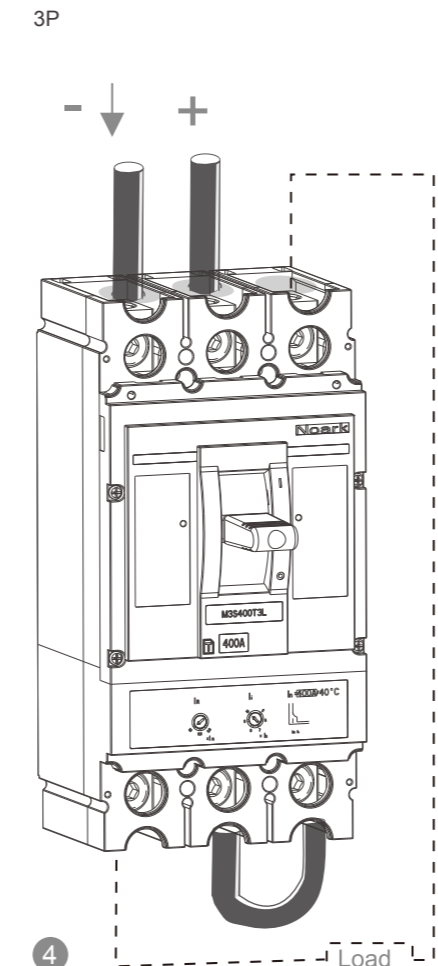

G

H

I

J

in.[mm]

without terminals

in.[mm]

Printed with environment-friendly paper

Copyright Noark. All Rights Reserved

www.noark-electric.eu

NOARK

ZM3S/M3D201304EU