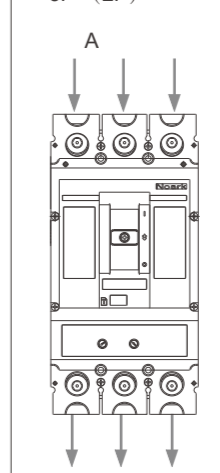

G

H

I

J

in.[mm]

without terminals

in.[mm]

Printed with environment-friendly paper

Copyright Noark. All Rights Reserved

www.noark-electric.eu

NOARK

ZM3S/M3D201304EU