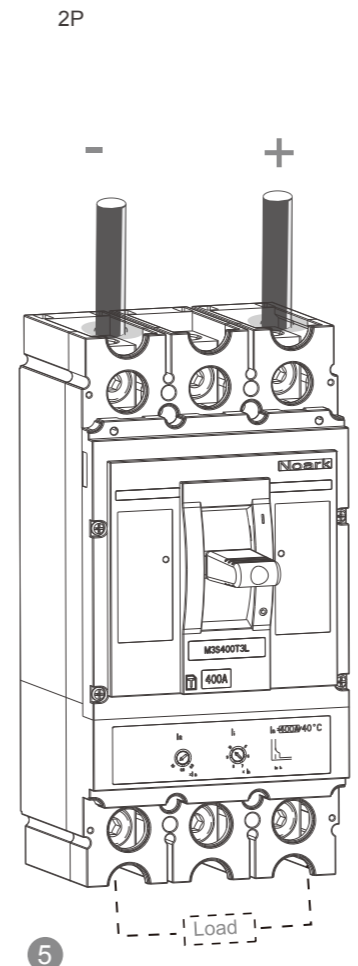

G

H

I

J

in.[mm]

without terminals

in.[mm]

Printed with environment-friendly paper

Copyright Noark. All Rights Reserved

www.noark-electric.eu

NOARK

ZM3S/M3D201304EU