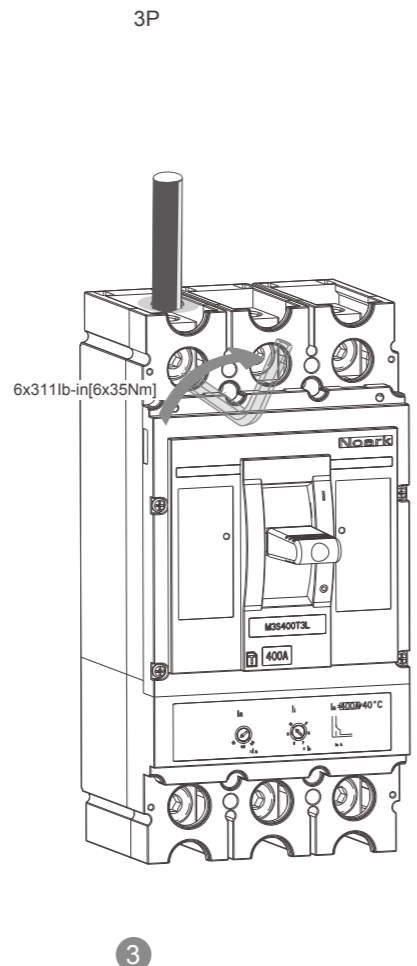

G

H

I

J

in.[mm]

without terminals

in.[mm]

Printed with environment-friendly paper

Copyright Noark. All Rights Reserved

www.noark-electric.eu

NOARK

ZM3S/M3D201304EU