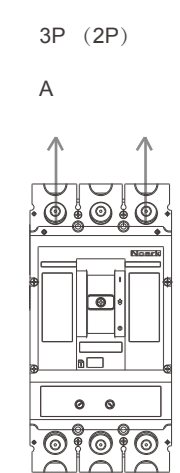

G

H

I

J

in.[mm]

without terminals

in.[mm]

Printed with environment-friendly paper

Copyright Noark. All Rights Reserved

www.noark-electric.eu

NOARK

ZM3S/M3D201304EU