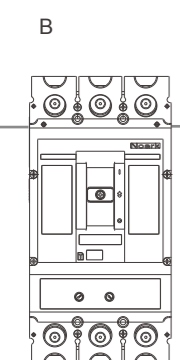

G

H

I

J

in.[mm]

without terminals

in.[mm]

Printed with environment-friendly paper

Copyright Noark. All Rights Reserved

www.noark-electric.eu

NOARK

ZM3S/M3D201304EU