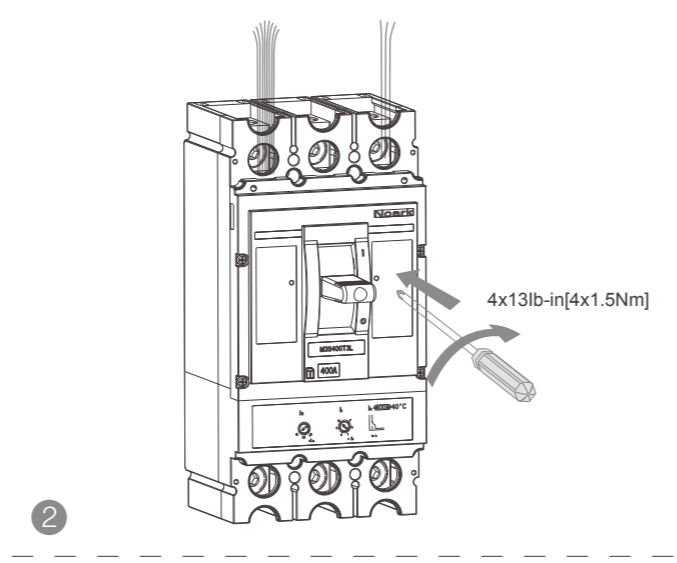

G

H

I

J

in.[mm]

without terminals

in.[mm]

Printed with environment-friendly paper

Copyright Noark. All Rights Reserved

www.noark-electric.eu

NOARK

ZM3S/M3D201304EU