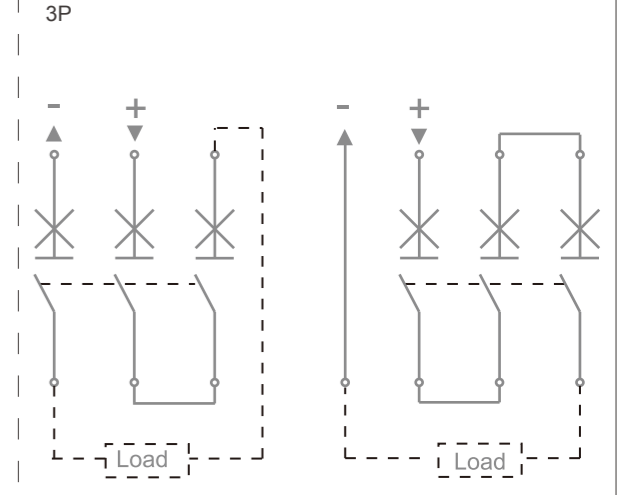

G

H

I

J

in.[mm]

without terminals

in.[mm]

Printed with environment-friendly paper

Copyright Noark. All Rights Reserved

www.noark-electric.eu

NOARK

ZM3S/M3D201304EU