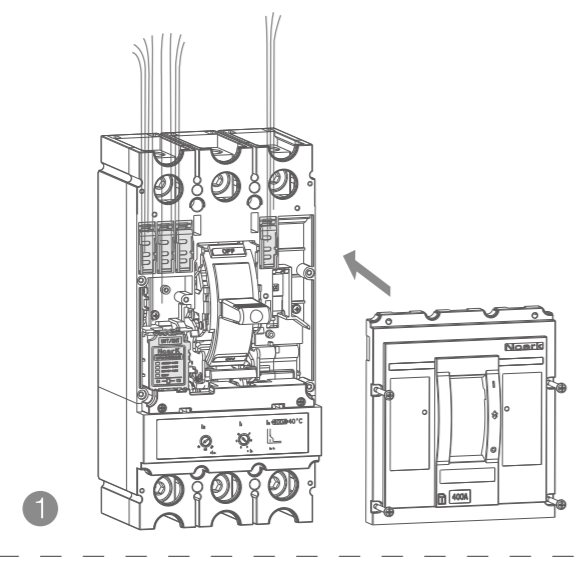

G

H

I

J

in.[mm]

without terminals

in.[mm]

Printed with environment-friendly paper

Copyright Noark. All Rights Reserved

www.noark-electric.eu

NOARK

ZM3S/M3D201304EU