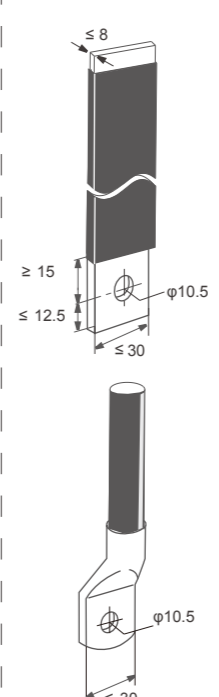

in.[mm]

without terminals