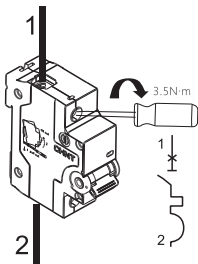

3

TH35-7.5 DIN Rail

4

In (A)	S(Cu) mm <sup>2</sup>
63	16
80	25
100	35
125	50

**Zhejiang Chint Electrics Co., Ltd.**

**NXB-125G**

Add: No.1, CHINT Road, CHINT Industrial Zone, North Baixiang,

Yueqing, Zhejiang 325603, P.R.China